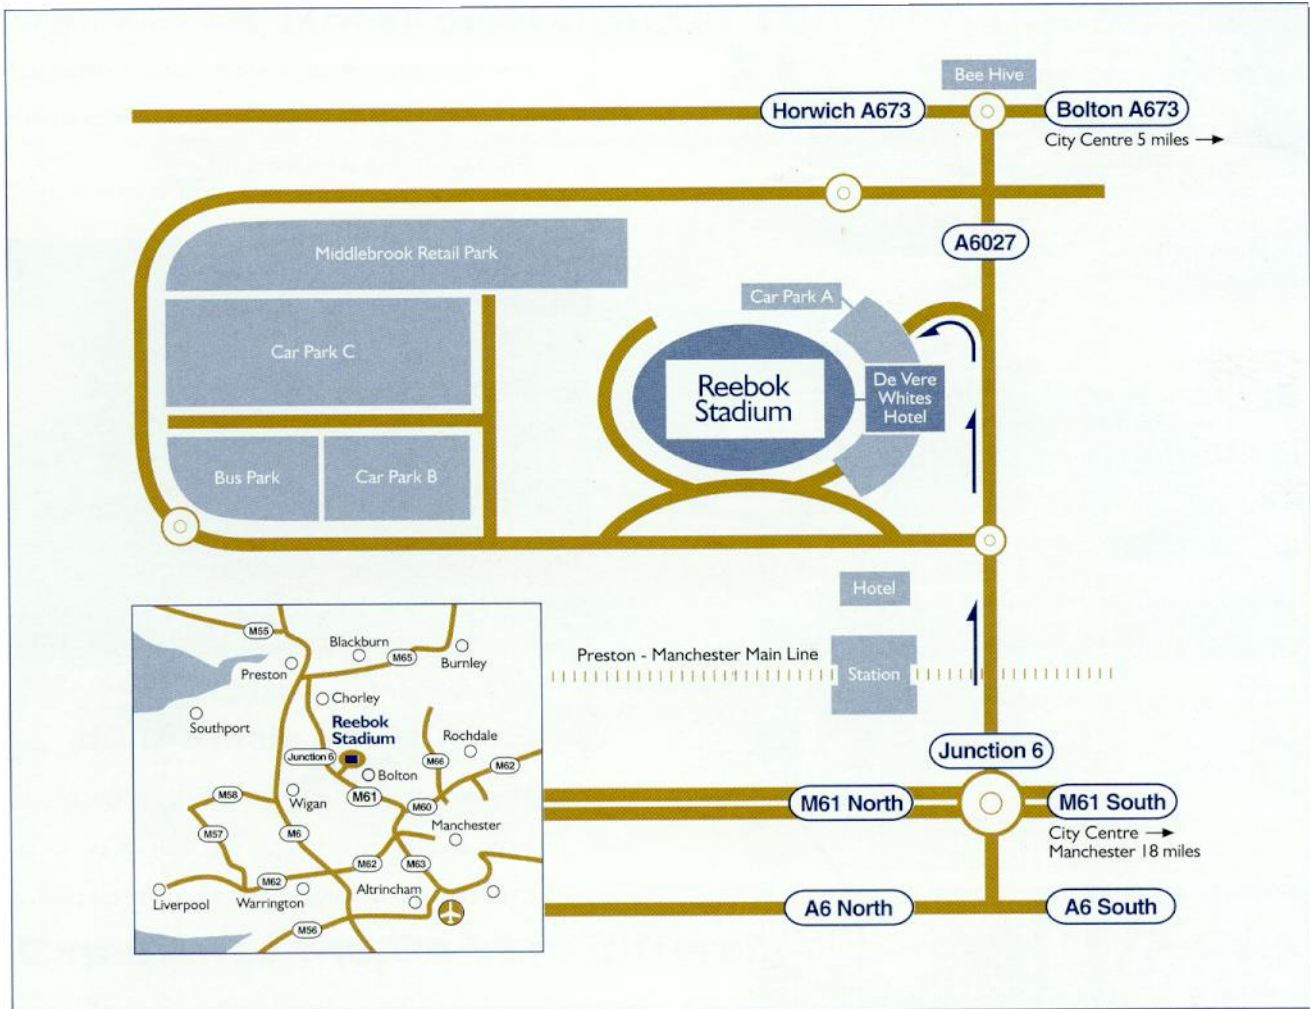

### **By Road**

The Reebok Stadium is 5 miles from Bolton, and a twenty-five minute drive out of Manchester. Simply take the M61 motorway and turn off at Junction 6 (Ignoring A666 Bolton signs). The Reebok Stadium is 500 yards away.

### **.By Rail**

The Reebok Stadium is 400 yards away from Horwich Parkway Station, which is a 45-minute direct link to Manchester airport and 20 minutes to Manchester city centre on the main Manchester -Preston line.  
The stadium can also be easily reached from Wigan Wallgate and Bolton Trinity Street stations.

### **By Air**

Manchester International Airport can be reached by road and rail from the Reebok Stadium, Approximately 24 miles away.